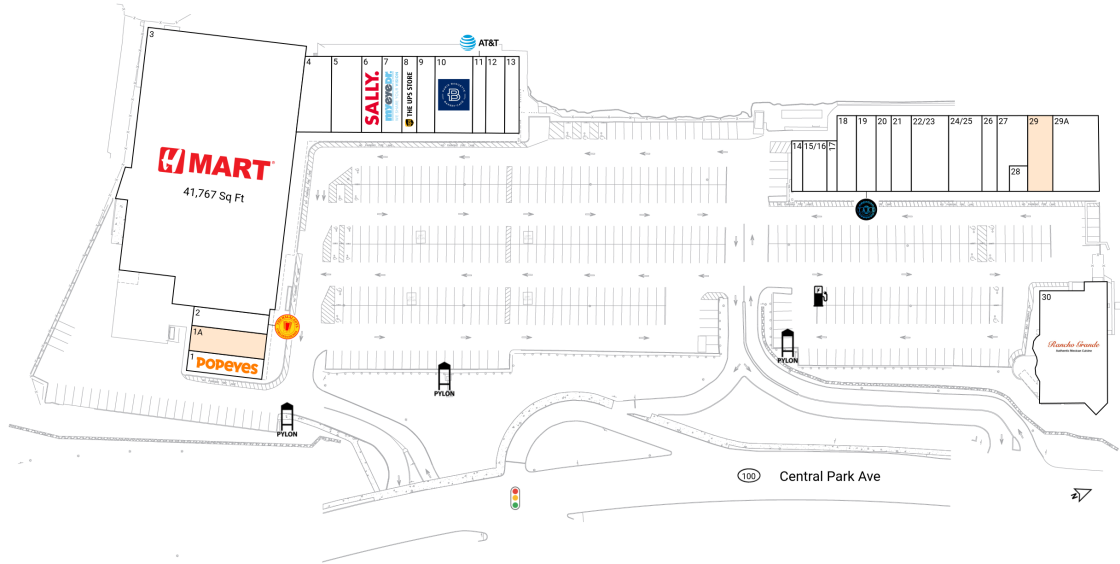

Highridge Plaza

1789 Central Park Avenue | Yonkers, NY 10710

Westchester County

New York-Newark-Jersey City, NY-NJ

88,501 Sq Ft

40.9605, -73.8423

Available Spaces

1A 1,875 Sq Ft 360°

29 1,875 Sq Ft 360°

Current Tenants Space size listed in square feet

1	Popeyes Louisiana Kitchen	1,875
2	The Halal Guys	1,423
3	H Mart	41,767
4	Atlantic Bank	2,025
5	Liquor Fellers	2,250
6	Sally Beauty Supply	1,500
7	MyEyeDr.	1,500
8	The UPS Store	1,125
9	Crav Wings	1,350
10	Paris Baguette	2,850
11	AT&T	975
12	Romano At Law and the Law Offi	1,425
13	Make My Fish	1,071
14	Highridge Plaza Tobacco Store	650
15/16	Bella Nail & Tip	1,200
17	The Lion King	500
18	Hapag Filipino Cuisine	1,160
19	TAKO	1,460
20	Highridge Fishery	1,125
21	Body & Foot Relax Center	1,500
22/23	A & S Pork Store	2,775
24/25	Achieve Martial Arts	2,475
26	Dolce Vita Kidz Salon	1,125
27	Highridge Bagel Factory	1,850
28	ChocoLand	420
29A	Cleanrite	3,375
30	Rancho Grande	4,000

This site plan is for illustrative and information purposes only, showing the general layout of the shopping center; and is not a legal survey. Brixmor makes no representation or warranty that the shopping center is exactly as depicted as site conditions and tenant mix are subject to change over time.
4034